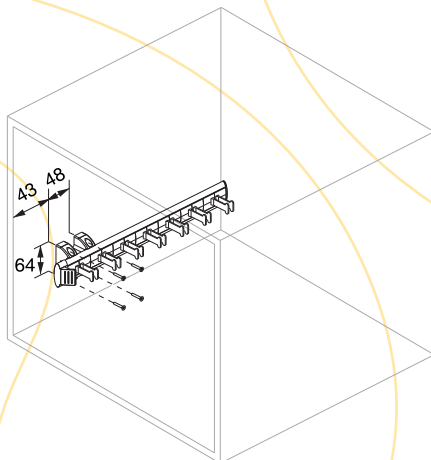

Montaje corbatero Keeper
 Montaggio porta cravatte Keeper
 Installation for Keeper tie rack

Cod. 79138 62

Montaje cinturonerero Keeper
 Montaggio porta cinture Keeper
 Installation for Keeper belt rack

Cod. 79139 62