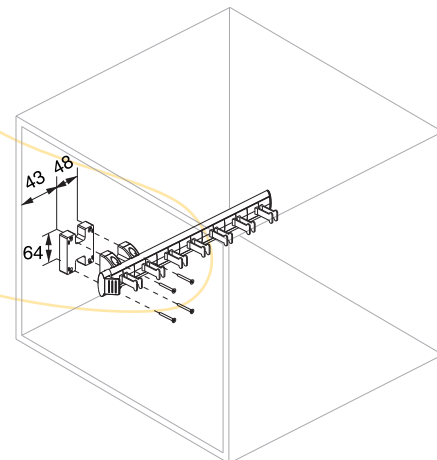

Montaje corbatero Keeper
 Montaggio porta cravatte Keeper
 Installation for Keeper tie rack

Cod. 79138 62

Montaje cinturonerero Keeper
 Montaggio porta cinture Keeper
 Installation for Keeper belt rack

Cod. 79139 62